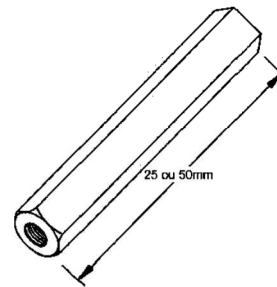

Vergalhão Rosca Total

Ref. BG 1010

Ref. BG:	Diâmetro
1010 - 1	1/4"
1010 - 2	5/16"
1010 - 3	3/8"
1010 - 4	1/2"

Parafuso Olhal

Ref. BG 1011

1/4" x 200 mm
3/8" x 200 mm

Prolongador para Vergalhão

Ref. BG 1012