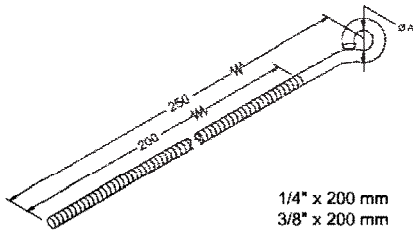

Parafuso Olhal

Ref. BG 1011

1/4" x 200 mm
3/8" x 200 mm