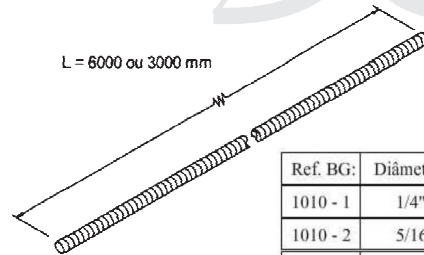

Vergalhão Rosca Total

Ref. BG 1010

Ref. BG:	Diâmetro
1010 - 1	1/4"
1010 - 2	5/16"
1010 - 3	3/8"
1010 - 4	1/2"